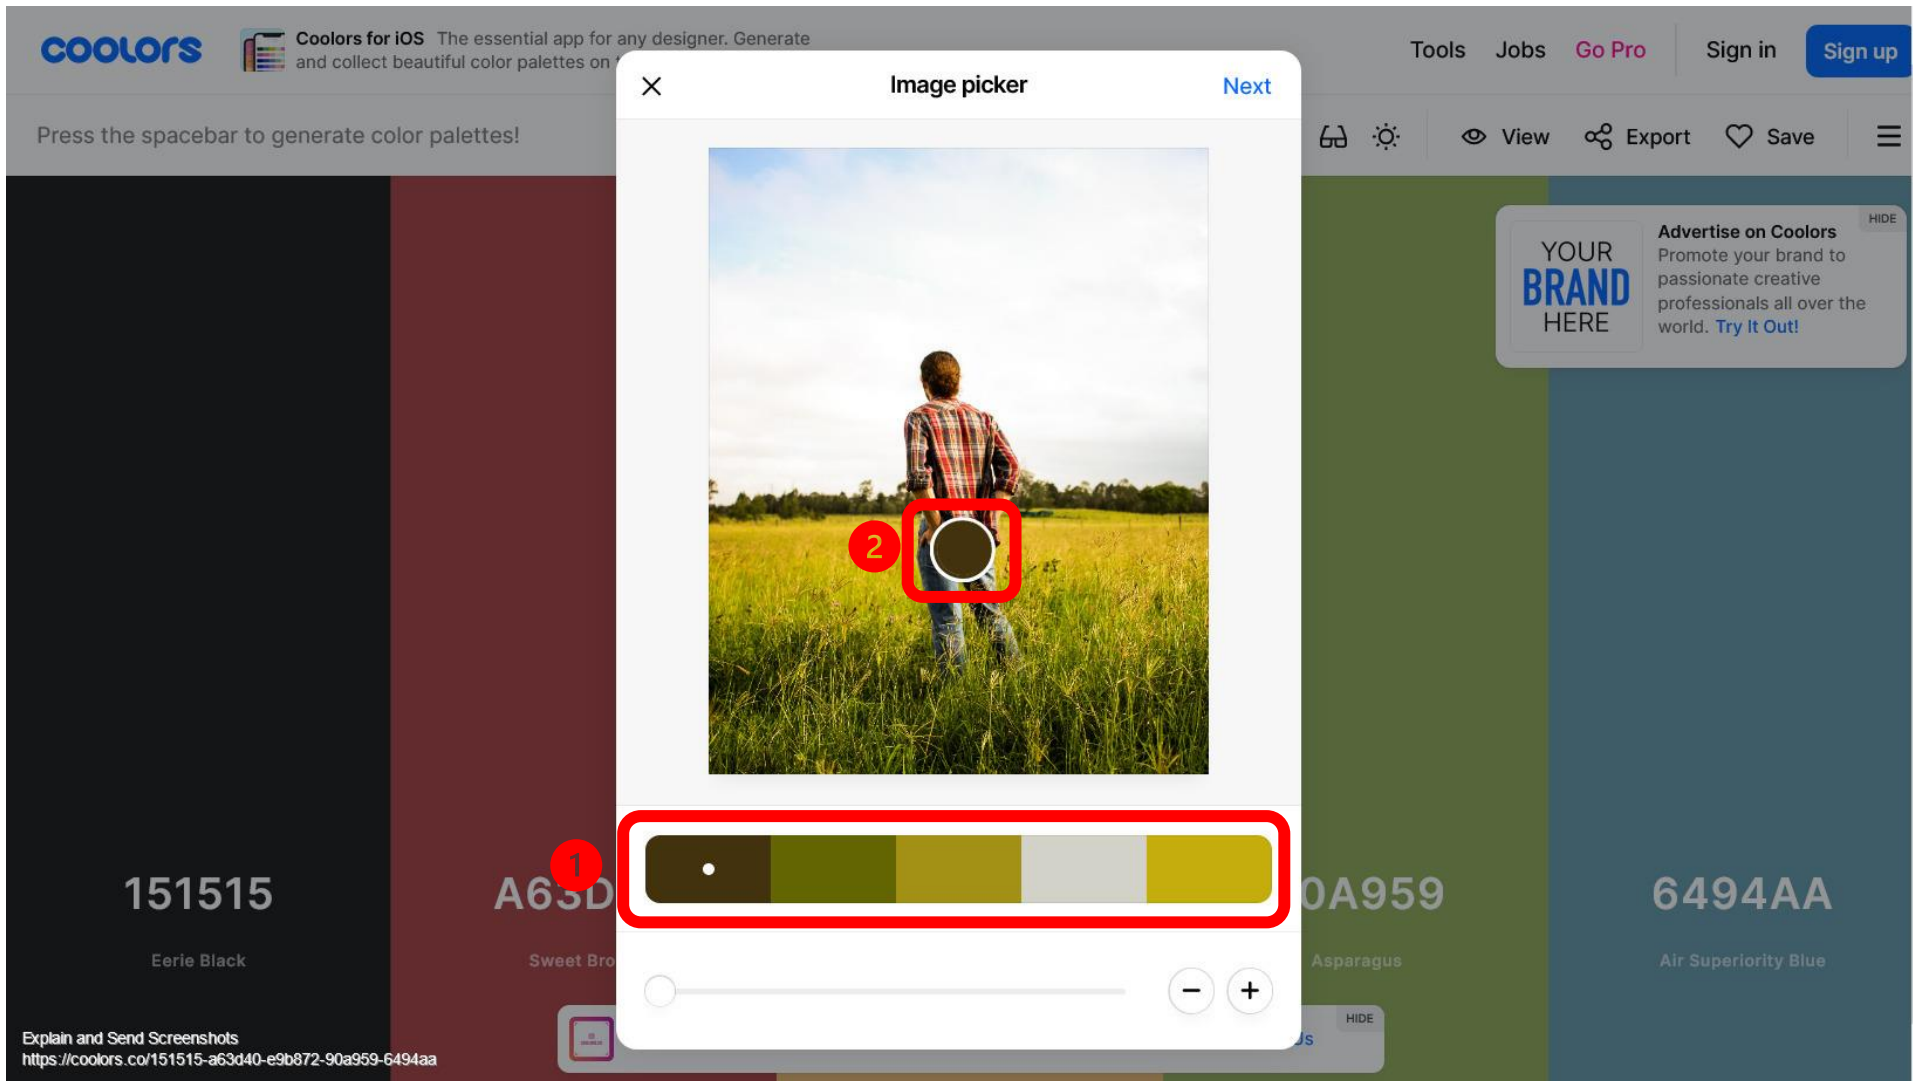

**Coolors vous propose une palette à partir de votre photo.
Vous pouvez modifier la palette en cliquant sur ① l'une case de couleur puis en cliquant ② sur la couleur voulue sur la photo**