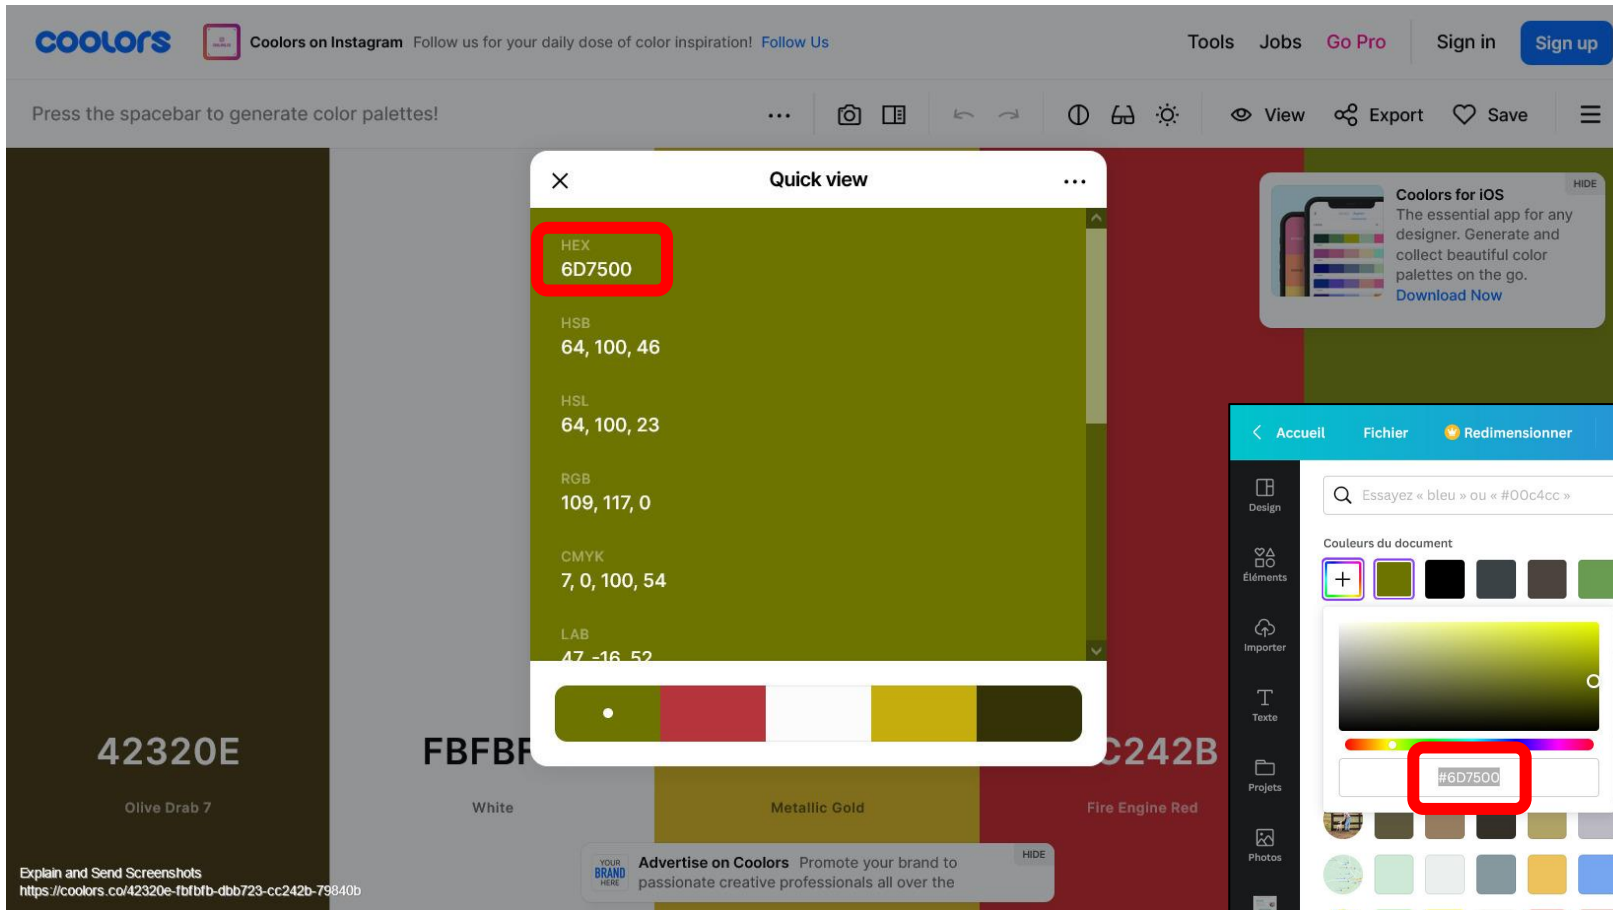

QUICK VIEW : Il existe plusieurs façons de référencer une couleur, Pour Canva, on utilisera le code HEX. Il suffit de le coller dans un nuancier pour avoir la même couleur :