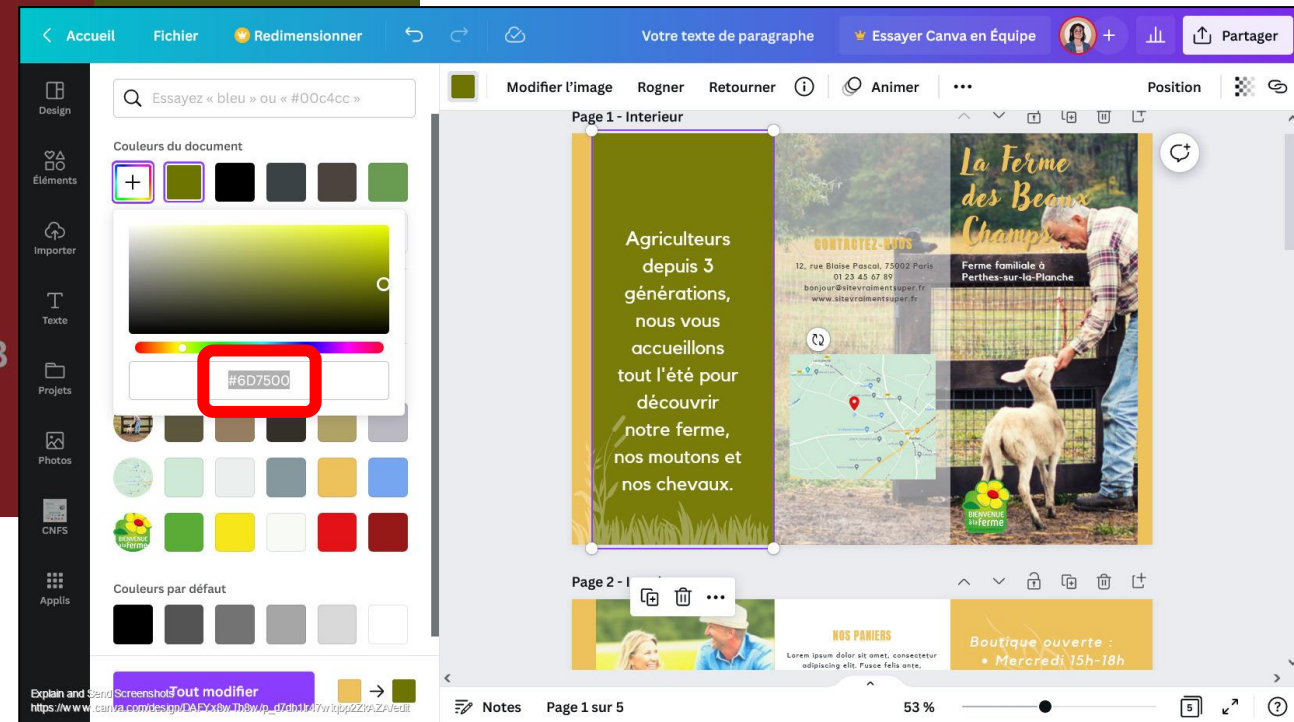

QUICK VIEW : Il existe plusieurs façons de référencer une couleur, Pour Canva, on utilisera le code HEX. Il suffit de le coller dans un nuancier pour avoir la même couleur :